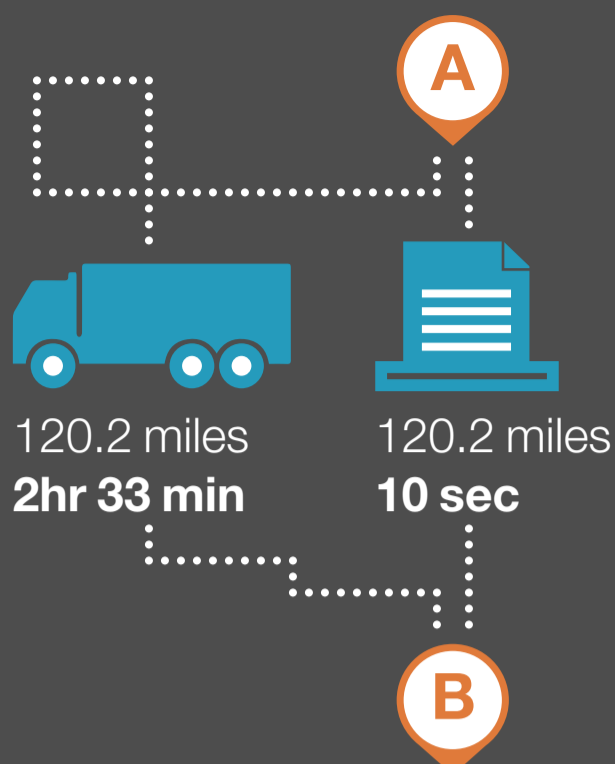

Bianca, why take hours, instead of minutes?

Speed up logistics.
Now you can scan and send on the go

Hello [recipient name],

Watch paperwork fly from A to B in seconds. Business and admin flow more smoothly when you take a Brother DS-820W mobile scanner on the road. The small device is the start of a high-powered digital journey for your documents

The battery-powered Brother DS-820W mobile scanner syncs scanned data straight to your mobile device, PC or the cloud. Use simple, one-touch scanning to scan up to 7.5 pages per minute.

**Want to go mobile?
Get started now**